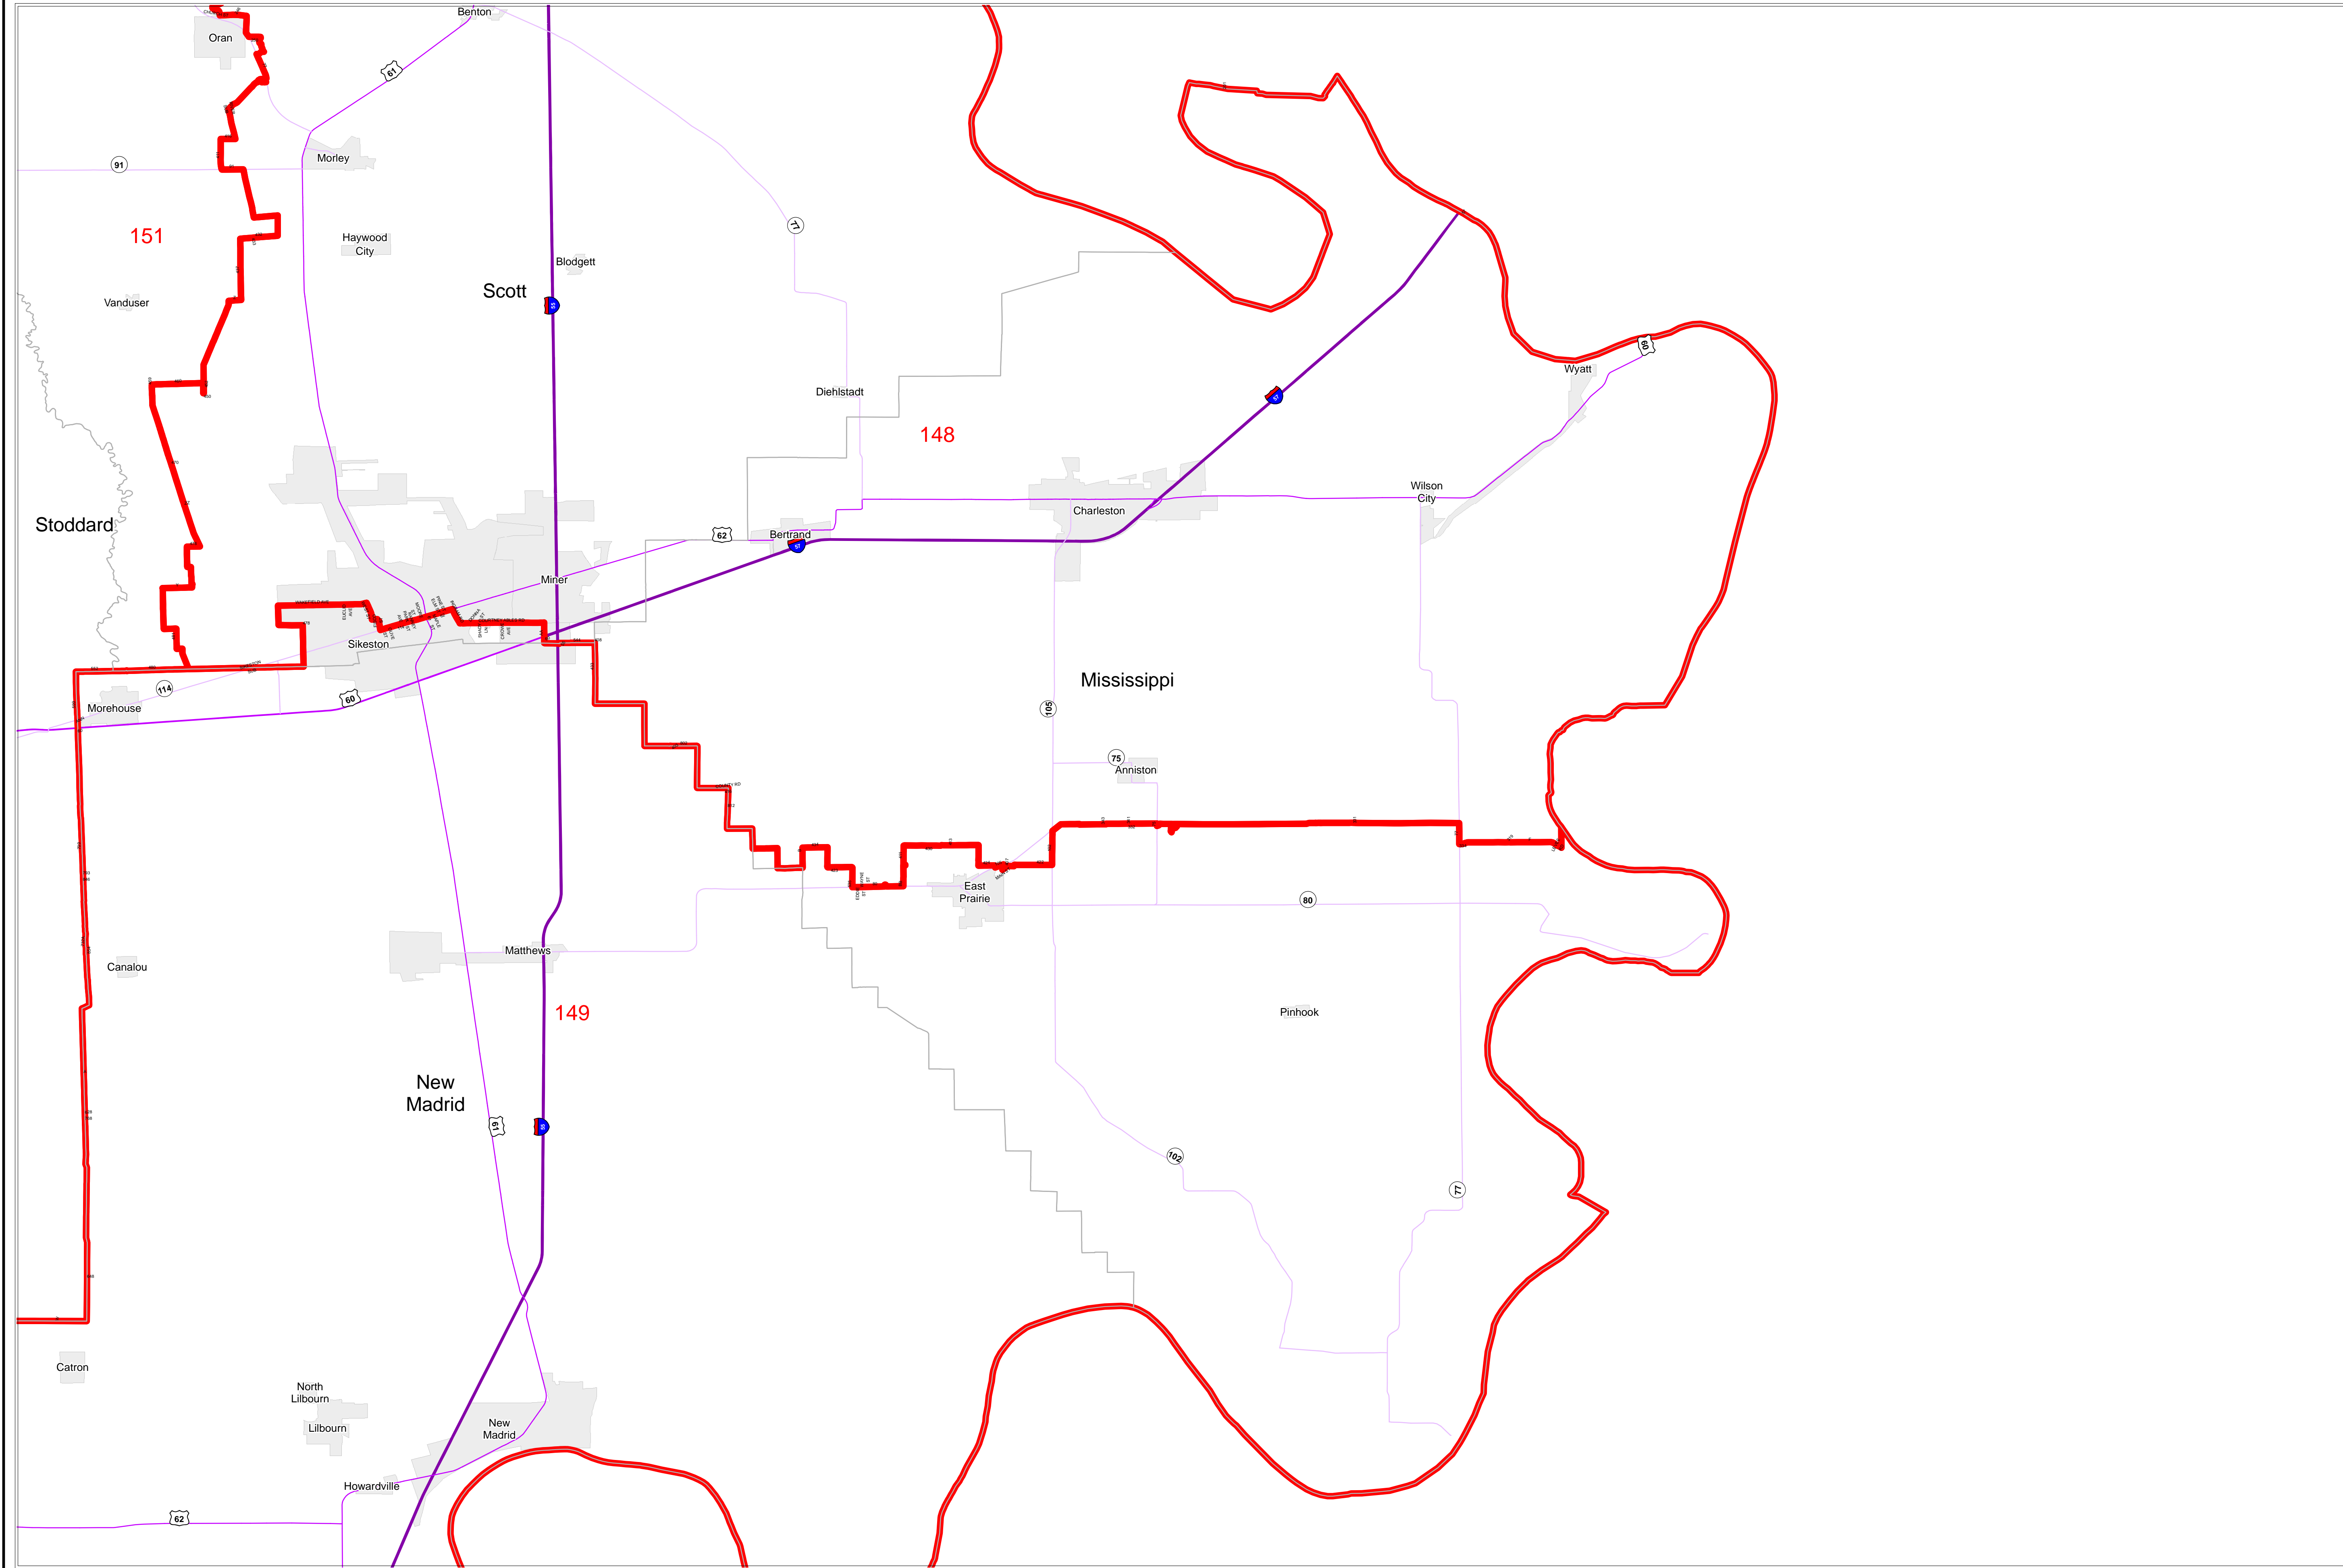

House Apportionment Plan 2011

Missouri Appellate Apportionment Commission